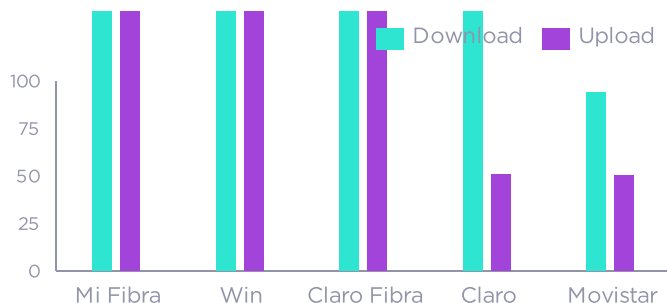

Download Trimean	90th Percentile	50th Percentile	10th Percentile	Upload Trimean	90th Percentile	50th Percentile	10th Percentile
Mi Fibra	421.28	932.32	401.45	68.91	386.65	903.10	362.38	64.32
Win	265.43	641.27	246.93	37.56	251.64	608.67	233.83	37.11
WOW	228.18	834.34	177.52	27.33	201.30	763.40	152.92	26.23
Claro Fibra	227.73	644.79	200.18	31.05	201.56	611.44	171.89	28.97
Movistar	204.52	595.94	178.80	18.83	151.59	603.38	112.15	15.37

City Network Speeds

Trujillo

Provider	Download Mbps	Upload Mbps
Mi Fibra	348.93	347.37
Win	242.51	238.92
Claro Fibra	166.18	173.45
Claro	137.83	50.59
Movistar	93.80	50.42