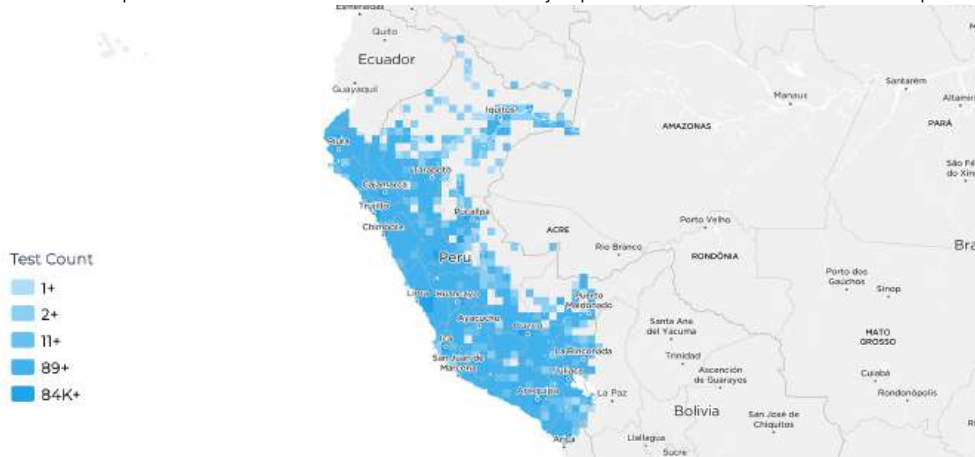

Mi Fibra is Peru's Speedtest Awards™ Winner for fixed network speed during Q3—Q4 2024

414.35  
Speed Score™

932.32  
Top Speed Mbps

903.10  
Top Speed Mbps

Speed Score™

Mi Fibra	414.35
Win	262.67
WOW	222.81
Claro Fibra	222.49
Movistar	193.93

Test Counts

Mi Fibra	421,317
Win	2,955,218
WOW	1,292,807
Claro Fibra	1,151,565
Movistar	4,391,214

### Tests Taken

Ookla® compared 13,915,813 user-initiated tests that are taken on various Speedtest applications connected to a fixed network, including tests taken on mobile phones over a Wi-Fi connection. All major provider results from the award period in Peru are represented in the map.