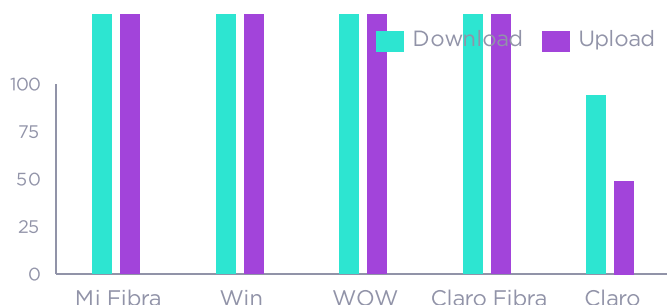

	Download Trimean	90th Percentile	50th Percentile	10th Percentile	Upload Trimean	90th Percentile	50th Percentile	10th Percentile
Mi Fibra	<b>421.28</b>	932.32	401.45	68.91	<b>386.65</b>	903.10	362.38	64.32
Win	265.43	641.27	246.93	37.56	251.64	608.67	233.83	37.11
WOW	228.18	834.34	177.52	27.33	201.30	763.40	152.92	26.23
Claro Fibra	227.73	644.79	200.18	31.05	201.56	611.44	171.89	28.97
Movistar	204.52	595.94	178.80	18.83	151.59	603.38	112.15	15.37

## City Network Speeds

### Trujillo

Provider	Download Mbps	Upload Mbps
<b>Mi Fibra</b>	<b>348.93</b>	<b>347.37</b>
Win	242.51	238.92
Claro Fibra	166.18	173.45
Claro	137.83	50.59
Movistar	93.80	50.42

### Chiclayo

Provider	Download Mbps	Upload Mbps
<b>Mi Fibra</b>	<b>387.58</b>	<b>339.59</b>
Win	241.26	231.71
WOW	194.71	198.65
Claro Fibra	174.19	162.26
Claro	94.07	48.95